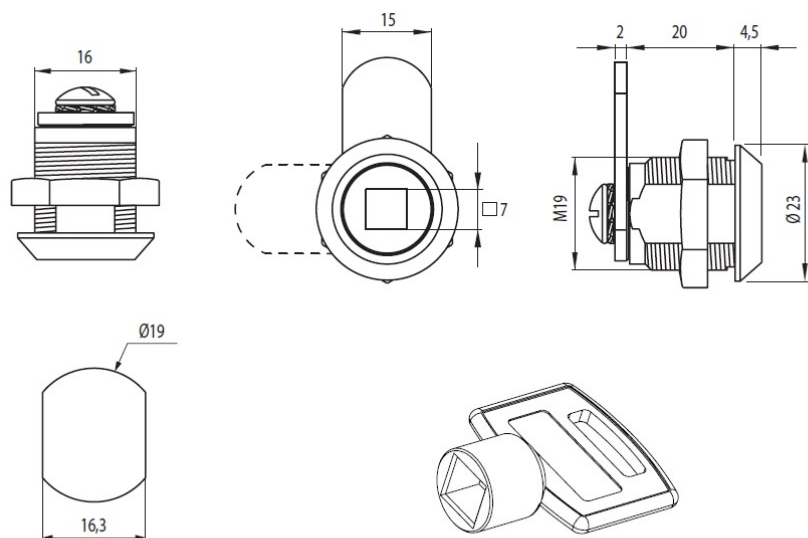

# PRODUCT SHEET

**Description:**

Cam Lock 1920, 90DG, W/Square Zamak Bit Key, Cam A01, CPL Max. 12mm Panel Thickness

**Item number:**

14.04.481-0

Units	Box	Carton	HS Code	Barcode
Pcs.	36	300	8301300000	
				5704866041799